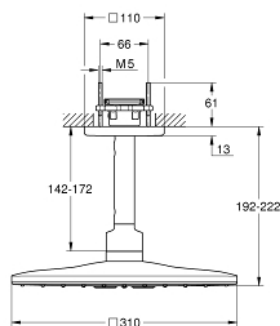

RAINSHOWER SMARTACTIVE
310 CUBE
Head shower set ceiling 142 mm,
2 sprays
MODEL # 26481LS0

Pure Freude
an Wasser

GROHE

Product Description:
RAINSHOWER SMARTACTIVE 310 CUBE
Head shower set ceiling 142 mm, 2 sprays

Standard Specification:
Consisting of:
head shower Rainshower SmartActive 310 Cube, spray plate moon white
2 spray patterns:
GROHE PureRain, ActiveRain
142 mm ceiling shower arm
GROHE DreamSpray perfect spray pattern
GROHE StarLight finish
SpeedClean anti-limescale system
Inner WaterGuide for a longer life
requires rough-in set 26 483 000 or 26 484 000 - to be ordered separately